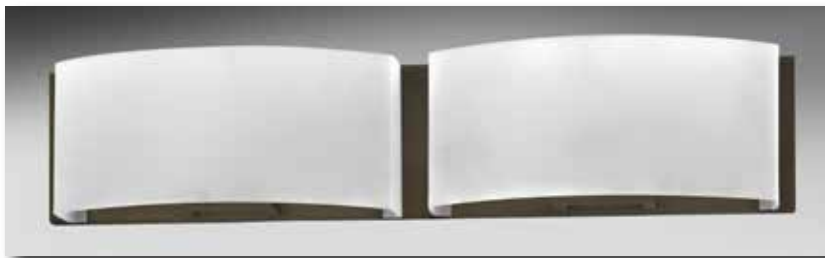

MBV502SI 2-Light Energy Efficient Vanity 5”H x 24”W Backplate

- Includes (2) GU24 18W Max Sockets
- Includes Frosted Acrylic Shade
- Extension from Wall - 4.75”
- Suitable for damp locations