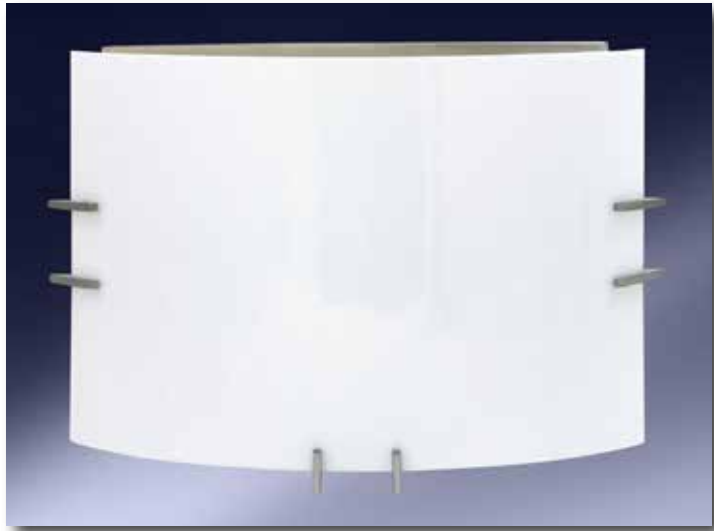

Frank & Ron Hotel-Motel Supply, Inc.
3448 Depot Road
Hayward, CA 94545
(888) 854-6367
www.motelsupplies.com