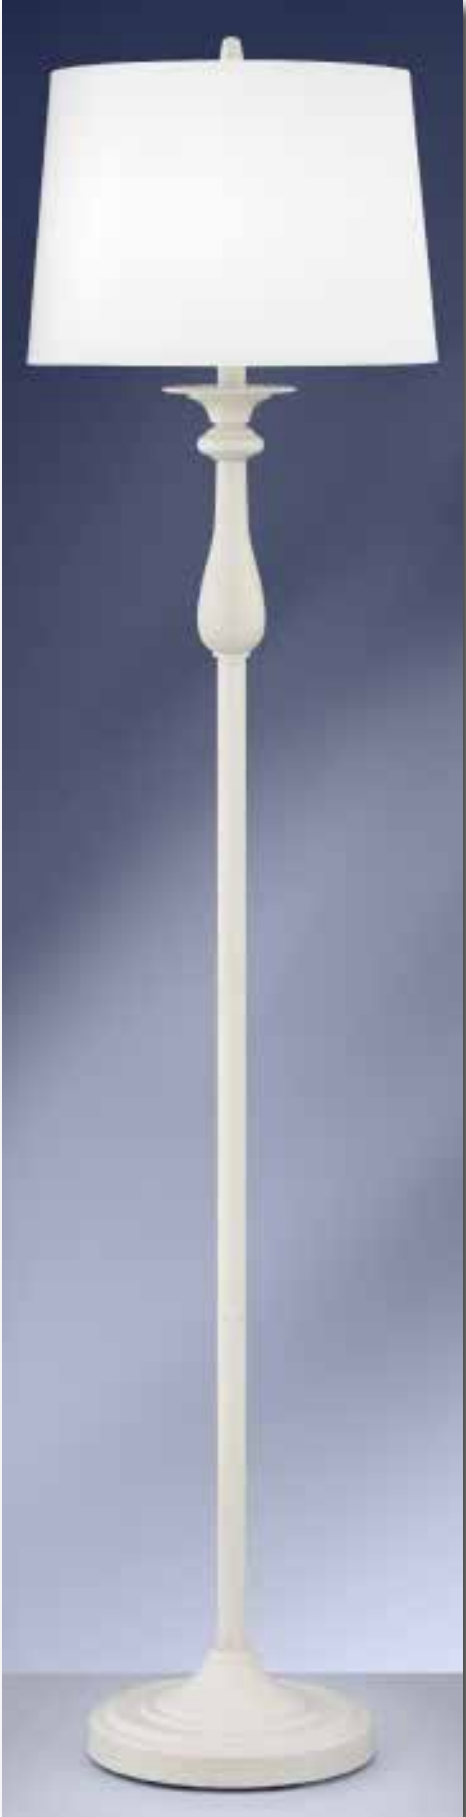

NEW

Coastal Sands Collection

featuring Color of the Year "Simply White" Powdercoated Finish
Durable, Timeless, and Versatile

WZ8291WH-WC 4.5" x 8"
Single Wall Lamp
• Includes (1) on/off rocker switch and (1) electrical outlet