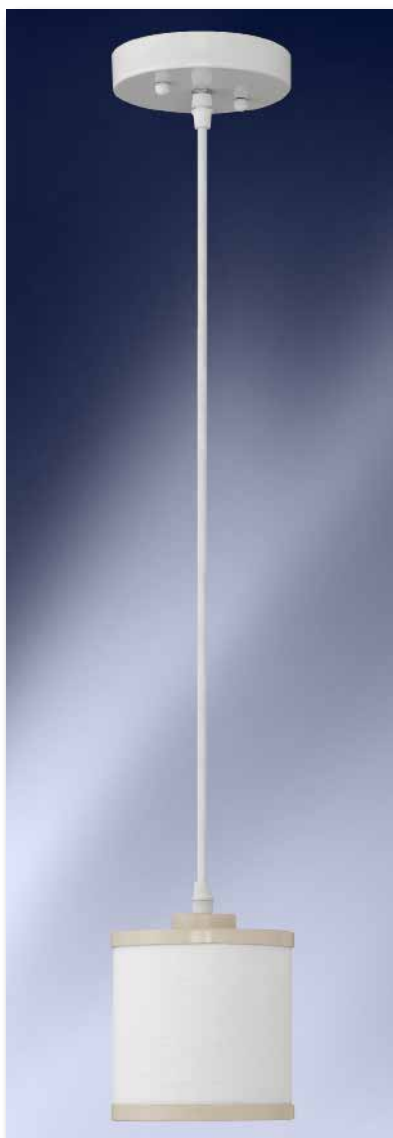

**QL100SI 16" LED Desk Lamp**

- Includes Wireless Qi Charger, (2) electrical outlets, (2) 10 Watt/2 Amp USB ports, and On/Off full range dimmer switch

**BSC155SI 15.5" Flush Mount**

- Brushed Steel Finish
- Takes (2) 18W E26 base bulbs (not included)
- 5" extension from ceiling • Suitable for damp locations

*The Classic Contemporary Collection*  
 featuring durable Powdercoated Plymouth Rock Tan finish  
 Designed for use in **Microtel by Wyndham**

**9801WH Pendant Ceiling Fixture**  
 5" dia x 1"D backplate  
 with 80" max drop (adjustable)  
 and (1) ceramic E26 40W Max  
 socket