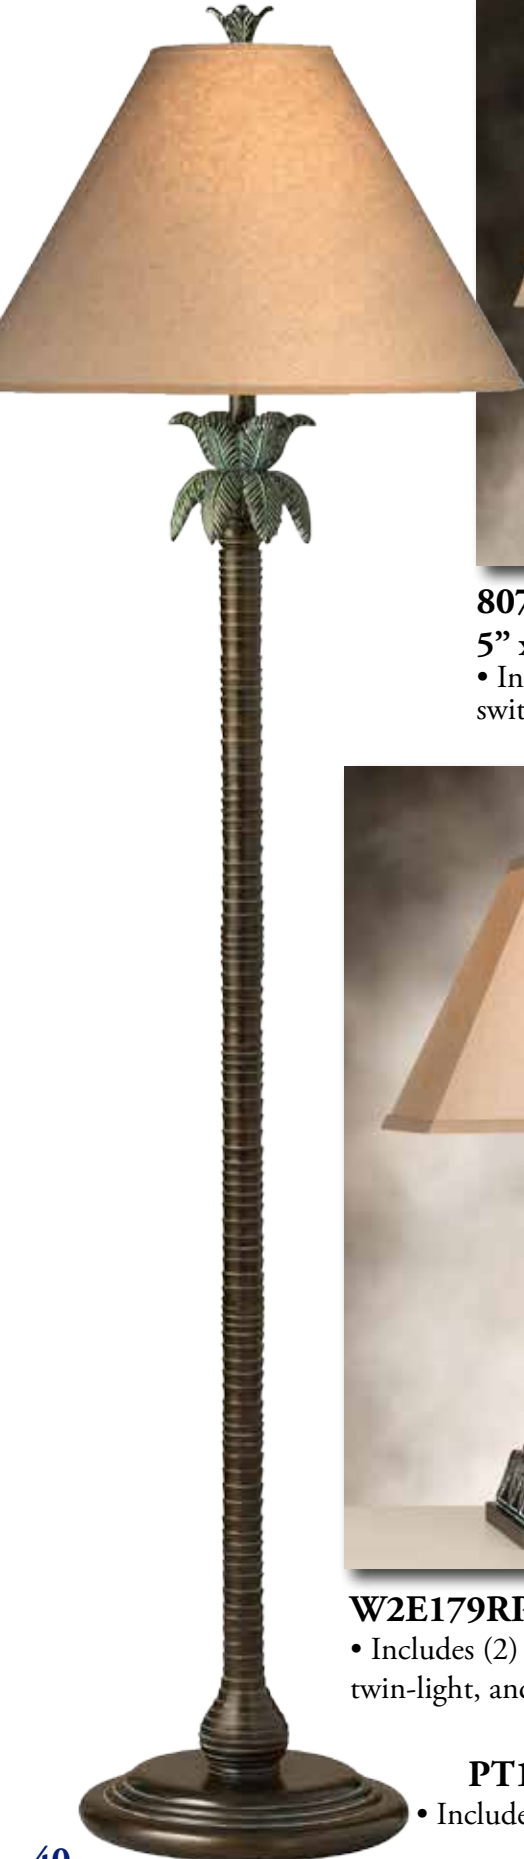

PT1179TPH 63" Floor Lamp
• Includes (1) on/off push-through switch

The Palm Tree Group

featuring Antique Bronze with Verdi Finish

SPECIAL PRICE