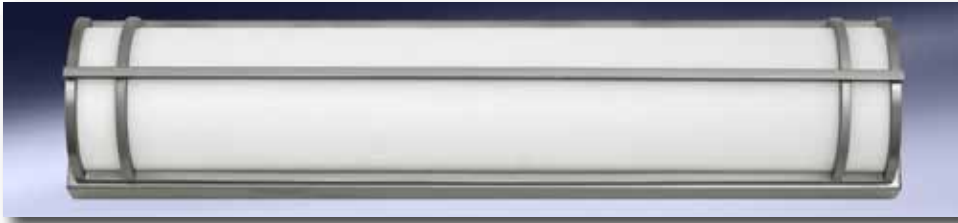

BSV252SI

Lamp Specifications:

- 25" x 5.25" Backplate (4.75" Ext.)
- Brushed Steel Finish
- Takes (2) F17T8 17W Max Bulbs (bulbs not included)

NEW

BSV410SI

Lamp Specifications: • 51" x 4.75" Backplate (4" Ext.)

- Brushed Steel Finish • Includes (1) 48" T8(Single-Ended/No Ballast) 15W Max Sockets (for T8 LED bulbs)(bulbs not included)

NEW

BSV310SI

Lamp Specifications: • 36" x 4.75" Backplate (4" Ext.)

- Brushed Steel Finish • Includes (2) T8(Single-Ended/No Ballast 9W Max Sockets) (for T8 LED bulbs)(bulbs not included)

NEW

BWS110SI

Lamp Specifications:

- 16" x 4.5" Backplate (3.75" Ext.)
- Brushed Steel Finish
- Includes (1) Ceramic E26 Medium Base 40W Max Socket