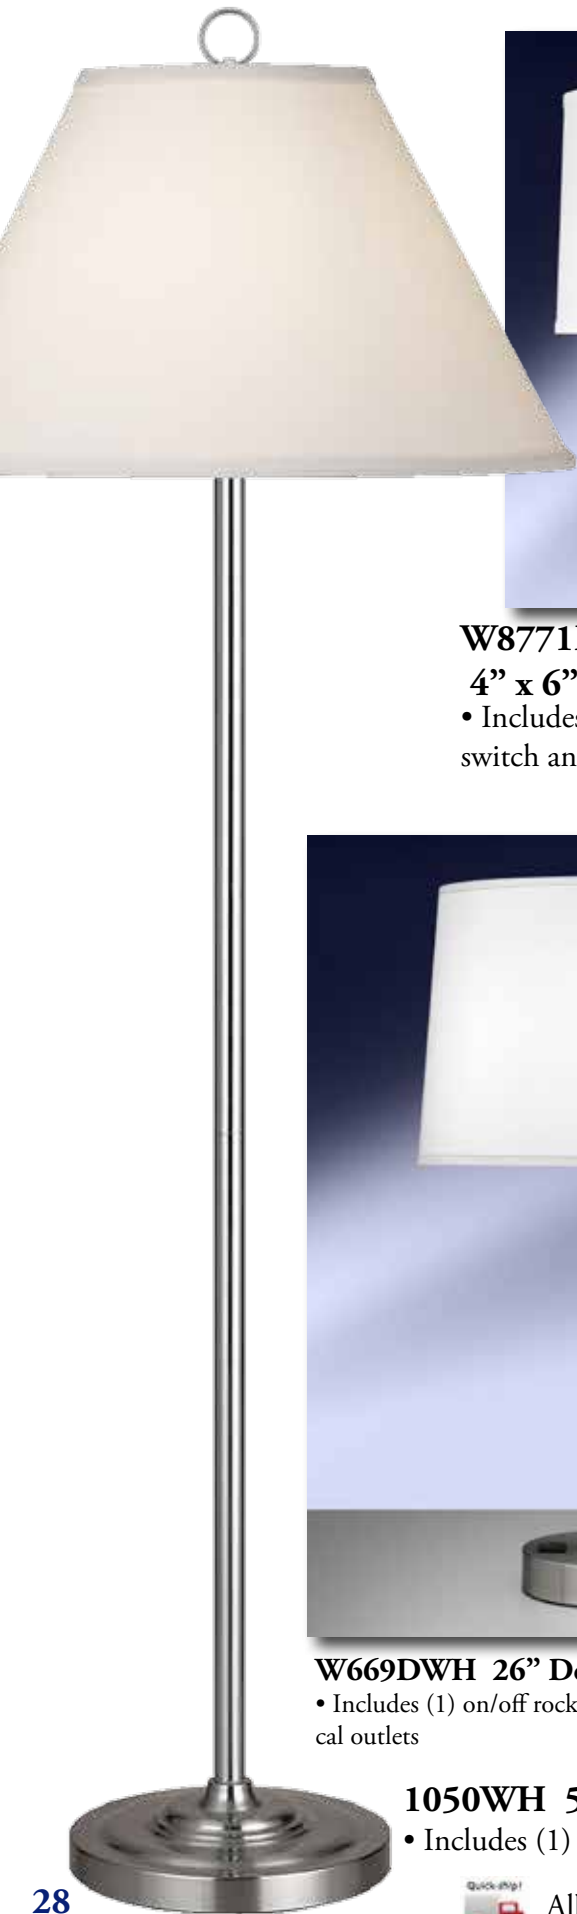

The Brushed Steel Standard Group

W8771DWH-WC
4" x 6" Single Wall Lamp
• Includes (1) on/off rocker base switch and (1) electrical outlet