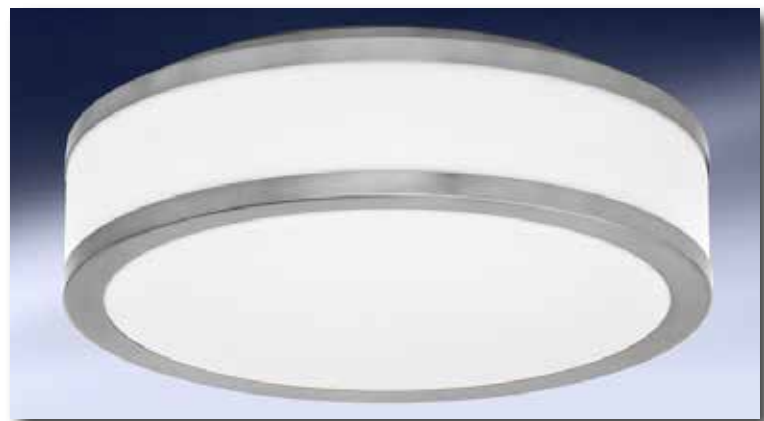

BSC155SI 15.5" Flush Mount

- Brushed Steel Finish
- Takes (2) 18W E26 base bulbs (not included)
- 5" extension from ceiling • Suitable for damp locations