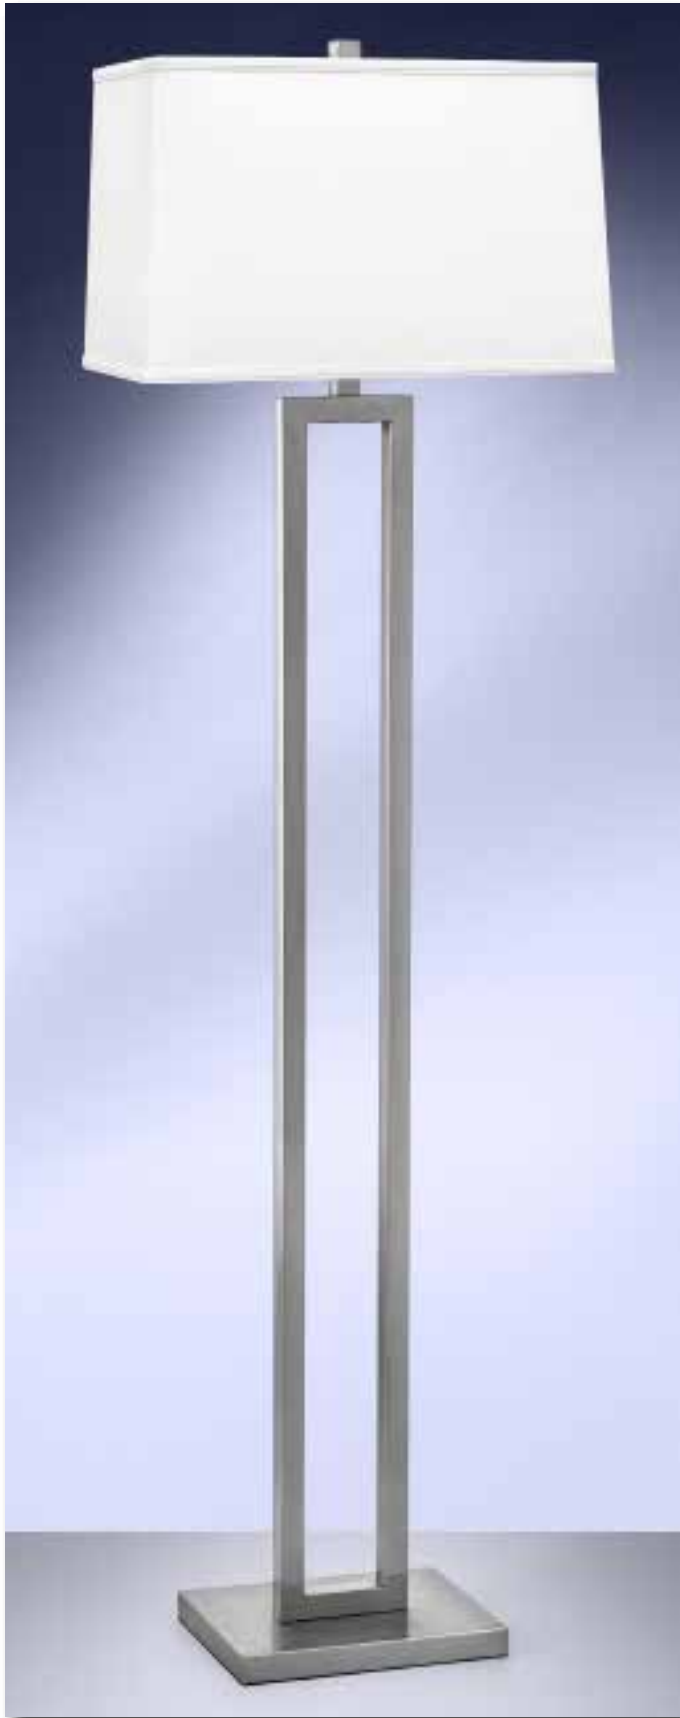

The Rugged Rectangles Group

featuring Brushed Steel Finish

1915DRWH 62" Floor Lamp

- Includes (1) on/off push-through switch