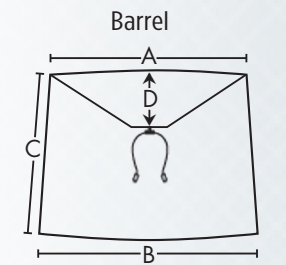

CUSTOM SHADES AVAILABLE

Please contact us for more information
OR
to assist with proper sizing instructions