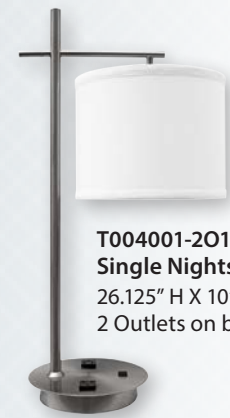

T004001-201R-UNO
Single Nightstand Lamp
26.125" H X 10" W X 13.875" D
2 Outlets on base