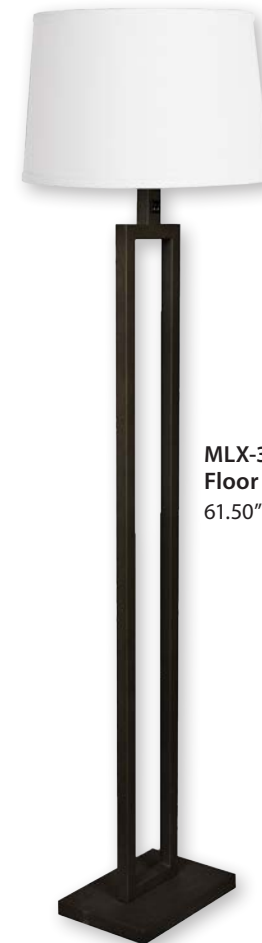

LBY-402-ADA
Corridor Sconce
12" H X 6.5" W X 4" Ext.

MLX-406
Ceiling Fixture
18" Diam. X 8.375" H
Direct wired

MLX-301
Floor Lamp
61.50" H X 15" W

MLX-300-TWIN-202R
Desk Lamp
26.625" H X 15" W
2 Outlets on base