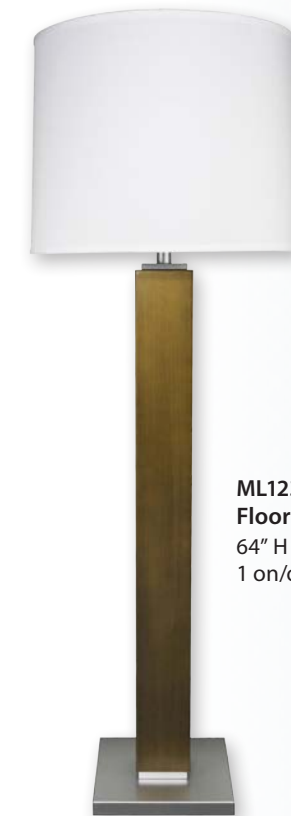

MLOC102

MLOC103

MLOC107

MLOC108

WALL LAMPS

ML1231-2R
Headboard Light
19" W X 5" H X 5" D
2 on/off Rocker switches

ML1232-2R
Headboard Light
19" W X 5" H X 5"
2 on/off Rocker switches

ML1233-2R
Wall Lamp
16" W X 5" H X 5"
2 on/off Rocker switches

ML1235
Wall Lamp
18" H X 5" W X 4" D

ML1234-1R
Wall Lamp
3" H X 3" 3 X 6.875" Ext.
1 on/off Rocker switch

ML1229-1R-2USB
Desk Lamp
19.5" H X 7.5" W X 13.5" D
1 on/off Rocker switch
1 USB

ML1230-1R
Floor Lamp
64" H X 21" W
1 on/off Rocker switch at neck