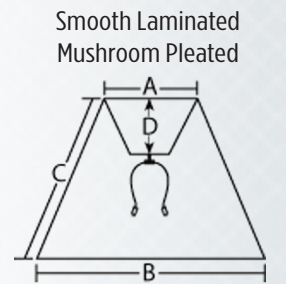

**CL4411-BR
Ceiling Light**
15" Diam. X 4" H

**CL4311-BN
Ceiling Light**
15" Diam. X 4" H

**ML0506
Ceiling Light**
16" Diam. X 3.125" H

**C002001
Ceiling Fixture**
22" Diam. X 7.5" H

MALAR
CONTRACT LIGHTING

SMOOTH LAMINATED

A	B	C	D
6	X	11	X 9 X 1/4"
7	X	15	X 11 X 2"
7	X	17	X 13 X 4"

MUSHROOM PLEATED

A	B	C	D
6	X	11	X 9 X 1/4"
7	X	15	X 11 X 2"
7	X	17	X 13 X 4"

- A TOP DIAMETER
- B BOTTOM DIAMETER
- C HEIGHT (WITH SLANT)
- D DROP