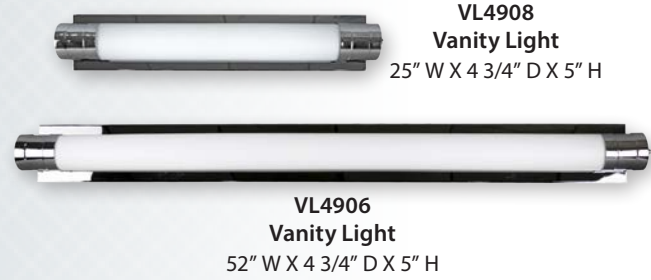

VANITY LAMPS

VL4908
Vanity Light
25" W X 4 3/4" D X 5" H