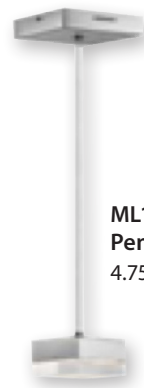

DL4505-LED-1R
Desk Lamp
21" H X 7.5" W X 26.5" D
1 Rocker switch

MLX-1073
Wall Sconce
9.75" H X 14" W X 4" D

TABLE LAMPS

TL4504-101R
Table Lamp
27.75" H X 9" W
1 Outlets at base
1 Rocker switch

TL4506-101R
Table Lamp
34.5" H X 13" W
1 Outlets at base
1 Rocker switch

WALL LAMPS

WLS4501-1R
Wall Lamp
16.5" H X 13" W X 19" D

WS4509
Wall Lamp
27" H" X 12.5" W X 4" D

WS4508
Wall Lamp
18" H" X 13" W X 4" D

FLOOR LAMPS

FL4503-1R
Floor Lamp
57.875" H X 14" W
1 Rocker switch

MLX-1071-1R
Floor Lamp
70" H X 23" W X 28" D
1 Rocker switch

TABLE LAMPS

ML11843
Pendant Lamp
4.75" W X 4.75" D X 3" H

ML1840
Ceiling Lamp
18" W X 18" D X 6" H

ML1587-1R
Table Lamp
20"-24" H X 9.5" W X 6" D
1 Rocker switch

ML1579-101R-1USB
Table Lamp
20.5" H X 16" W
1 Rocker switch
1 Outlet, 1 USB