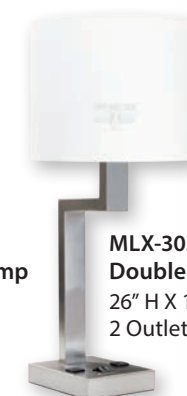

MLX-302-201R
Single Nightstand Lamp
26" H X 12" W X 14" D
2 Outlets on base