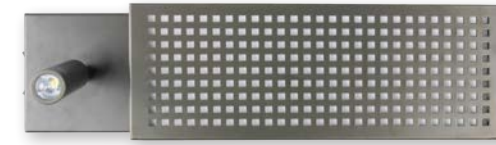

MLOC102

MLOC103

MLOC107

MLOC108

WALL LAMPS

ML1231-2R
Headboard Light
19" W X 5" H X 5" D
2 on/off Rocker switches

ML1232-2R
Headboard Light
19" W X 5" H X 5"
2 on/off Rocker switches

ML1233-2R
Wall Lamp
16" W X 5" H X 5"
2 on/off Rocker switches

ML1235
Wall Lamp
18" H X 5" W X 4" D

ML1234-1R
Wall Lamp
3" H X 3" 3 X 6.875" Ext.
1 on/off Rocker switch

ML1229-1R-2USB
Desk Lamp
19.5" H X 7.5" W X 13.5" D
1 on/off Rocker switch
1 USB

ML1230-1R
Floor Lamp
64" H X 21" W
1 on/off Rocker switch at neck