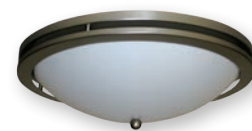

CEILING LIGHTS

**CL4008
Ceiling Light**
14.1875" Diam. X 4.6875" H

**MLX-406
Ceiling Light**
18" Diam. X 8.375" H

**CL2806-BN
Entry/Bathroom Ceiling Fixture**
15" Diam. X 4.625" H

**CL3806-BR
Entry/Bathroom Ceiling Fixture**
15" Diam. X 4.625" H