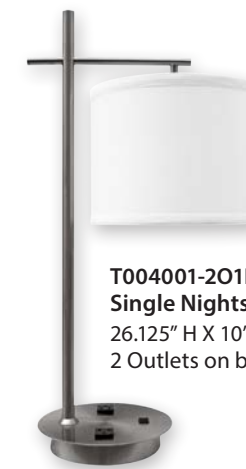

DESK LAMPS

WALL LAMPS

W028401-101R
Single Wall Lamp
14.75" H X 10" W X 11.25" D
1 Outlet on base

W028501-202R
Double Wall Lamp
14.375" H X 22" W X 11.25" D
2 Outlets on base

TABLE LAMPS

T004001-201R-UNO
Single Nightstand Lamp
26.125" H X 10" W X 13.875" D
2 Outlets on base