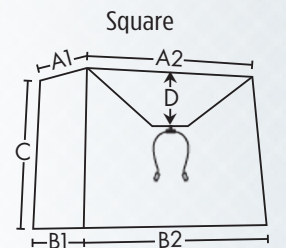

CUSTOM SHADES AVAILABLE

Please contact us for more information
OR
to assist with proper sizing instructions