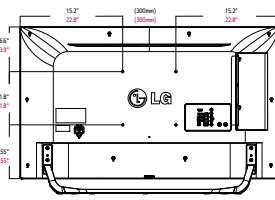

UX340H

Ultra High Definition

Commercial Lite TV

▶ **65UX340H**

65" class (64.53" diagonal)

▶ **49UX340H**

49" class (48.5" diagonal)

▶ **55UX340H**

55" class (54.64" diagonal)

▶ **43UX340H**

43" class (42.51" diagonal)

55UX340H | 65UX340H