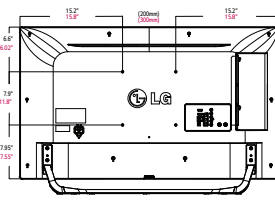

43UX340H | 49UX340H