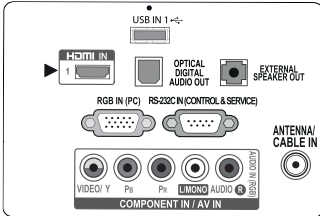

Rear Jack Panels

PANEL	MODEL	65UX340H	55UX340H	49UX340H	43UX340H
	Panel Size	65" class (64.53" diagonal)	55" class (54.64" diagonal)	49" class (48.5" diagonal)	43" class (42.51" diagonal)
	Backlight Type	Edge			
	Resolution	3840 x 2160 (UHD)			
	Dynamic Contrast Ratio	1,000,000:1			
	Contrast Ratio	1400 : 1	1200:1		
	Viewing Angle	178°/178°			
	Response Time	8ms (G to G)	9ms (G to G)		
	Frame Rate	240Hz	120Hz		
BROADCASTING SYSTEM	Analog	NTSC			
	Digital	ATSC/QAM/VSB			
VIDEO	Triple XD Engine	Yes			
	Dynamic Color Enhancer	Yes			
	Real Cinema 24p	Yes (3:3 pull down)			
	Aspect Ratio	6 modes (16:9, Just scan, Set by program, 4:3, Zoom, Cinema zoom 1)			
AUDIO	Tru 4K Upscaler	Yes (HDMI)			
	Audio Output	10W + 10W			
	Speaker System	2.0 ch			
	Sound Mode	6 modes (Standard, News, Music, Cinema, Sport, Game)			
	Optical Sound Sync	Yes			
	Sound Optimizer	3 modes (Normal, Wall-Mount Type, Stand Type)			
	Clear Voice	Yes			

FEATURES	MODEL	65UX340H	55UX340H	49UX340H	43UX340H
	Self Diagnosis	Yes (USB)			
	HDMI-CEC	Yes (Without ARC)			
	HTNG-CEC	Yes			
	Menu	Public Display Mode			
	Lock mode	Yes			
	RJP Interface	Yes (RS232C, HDMI CEC)			
	RJP Compatibility	Yes			
	USB	Yes (USB 2.0)			
	USB Auto Play back	Yes			
	Moving Picture Playback	Divx HD (SD/HD/Plus HD)			
	Audio Codec	MP3, AC3, MPEG, AAC, HEAAC, CDDA, LPCM			
	USB Cloning	Yes			
	Multi IR Code	Yes			
	Welcome Screen	Yes (Splash Image)			
	Auto Off/Auto Sleep	Yes			
	Motion Eye Care	Yes			
INTERFACE (SIDE)	HDMI In	1			
	USB	1			
INTERFACE (REAR)	RF In	1			
	AV In	1 (Sharing with Component in)			
	HDMI In	1			
	USB	1			
	Component in	1 (Y,Pb,Pr) + Audio			
	Digital Audio Out	1 (Optical)			
	RS232 In	Control and Service, IR pass through			
	RGB In	1 (D-sub 15pin) - PC			
	PC Audio Input	1 (Sharing with Component Audio)			
	External Speaker Out	1 (Variable/Fixed/Line Out, 3.5mm, Stereo, Single ended Type (GRD,L+,R+), 1W with 8Ω)			
ACCESSORIES	Cable	Power cord (5'.08", 90 degree angle type)			
	Manual / ESG	Simple Manual			
POWER	Voltage, Hz	100 - 240V, 50/60Hz			
	Typical (Based on Energy Star 7.0)	93.6	68.4	65.3	54.6
	Stand-by	< 0.5W			
CABINET	Bezel Color	Silver/Black			
	Bezel Width (Left/Right, Upper, Bottom)	11.7mm, 11.4mm, 15mm		15.1mm, 12.7mm, 17.8mm	
	Bezel Width-OFF (L/R/U/B)	9.4mm, 8.9mm, 12.5mm			
	VESA Compatible	300mm x 300mm			
	WxHxD (with stand)	57.5"x55.6"x13.3"	48.8"x30.6"x10.3"	43.5"x27.6"x10.3"	38.2"x24.8"x8.5"
	Weight	65.25 lbs	43.43 lbs	35.05 lbs	26.01 lbs
	WxHxD (w/o stand)	57.5"x33.3"x2.3"	48.8"x28.4"x2.2"	43.5"x25.4"x2.2"	38.2"x22.4"x2.2"
Weight	59.52 lbs	39.24 lbs	30.86 lbs	23.15 lbs	
	WxHxD (carton)	61.6"x39.9x6.9"	52.4"x31.9"x6"	47.1"x31.1"x6"	41.3"x25.8"x5.6"
	Weight	80.7 lbs	52.47 lbs	43.2 lbs	29.76 lbs
CERTIFICATION	Safety, EMC, ETC	UL, FCC, RoHS, cUL, NOM, Energy Star 7.0			
WARRANTY	2-Year Limited Warranty Parts/Labor/Backlight | Extended warranty options are also available				
OTHER	UPC	7 19192 91804 7	7 19192 91803 0	7 19192 91802 3	7 19192 91801 6