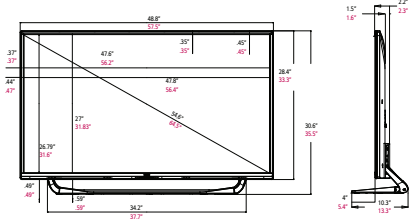

55" class (54.64" diagonal)

▶ **43UX340H**

43" class (42.51" diagonal)

55UX340H | 65UX340H

43UX340H | 49UX340H

Rear Jack Panels

PANEL	MODEL	65UX340H	55UX340H	49UX340H	43UX340H
	Panel Size	65" class (64.53" diagonal)	55" class (54.64" diagonal)	49" class (48.5" diagonal)	43" class (42.51" diagonal)
	Backlight Type	Edge			
	Resolution	3840 x 2160 (UHD)			
	Dynamic Contrast Ratio	1,000,000:1			
	Contrast Ratio	1400 : 1	1200:1		
	Viewing Angle	178°/178°			
	Response Time	8ms (G to G)	9ms (G to G)		
	Frame Rate	240Hz	120Hz		
BROADCASTING SYSTEM	Analog	NTSC			
	Digital	ATSC/QAM/VSB			
VIDEO	Triple XD Engine	Yes			
	Dynamic Color Enhancer	Yes			
	Real Cinema 24p	Yes (3:3 pull down)			
	Aspect Ratio	6 modes (16:9, Just scan, Set by program, 4:3, Zoom, Cinema zoom 1)			
AUDIO	Tru 4K Upscaler	Yes (HDMI)			
	Audio Output	10W + 10W			
	Speaker System	2.0 ch			
	Sound Mode	6 modes (Standard, News, Music, Cinema, Sport, Game)			
	Optical Sound Sync	Yes			
	Sound Optimizer	3 modes (Normal, Wall-Mount Type, Stand Type)			
	Clear Voice	Yes			