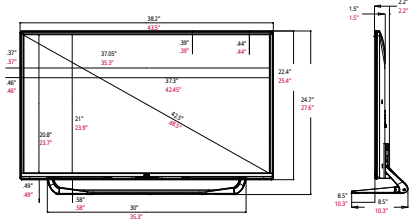

43UX340H | 49UX340H